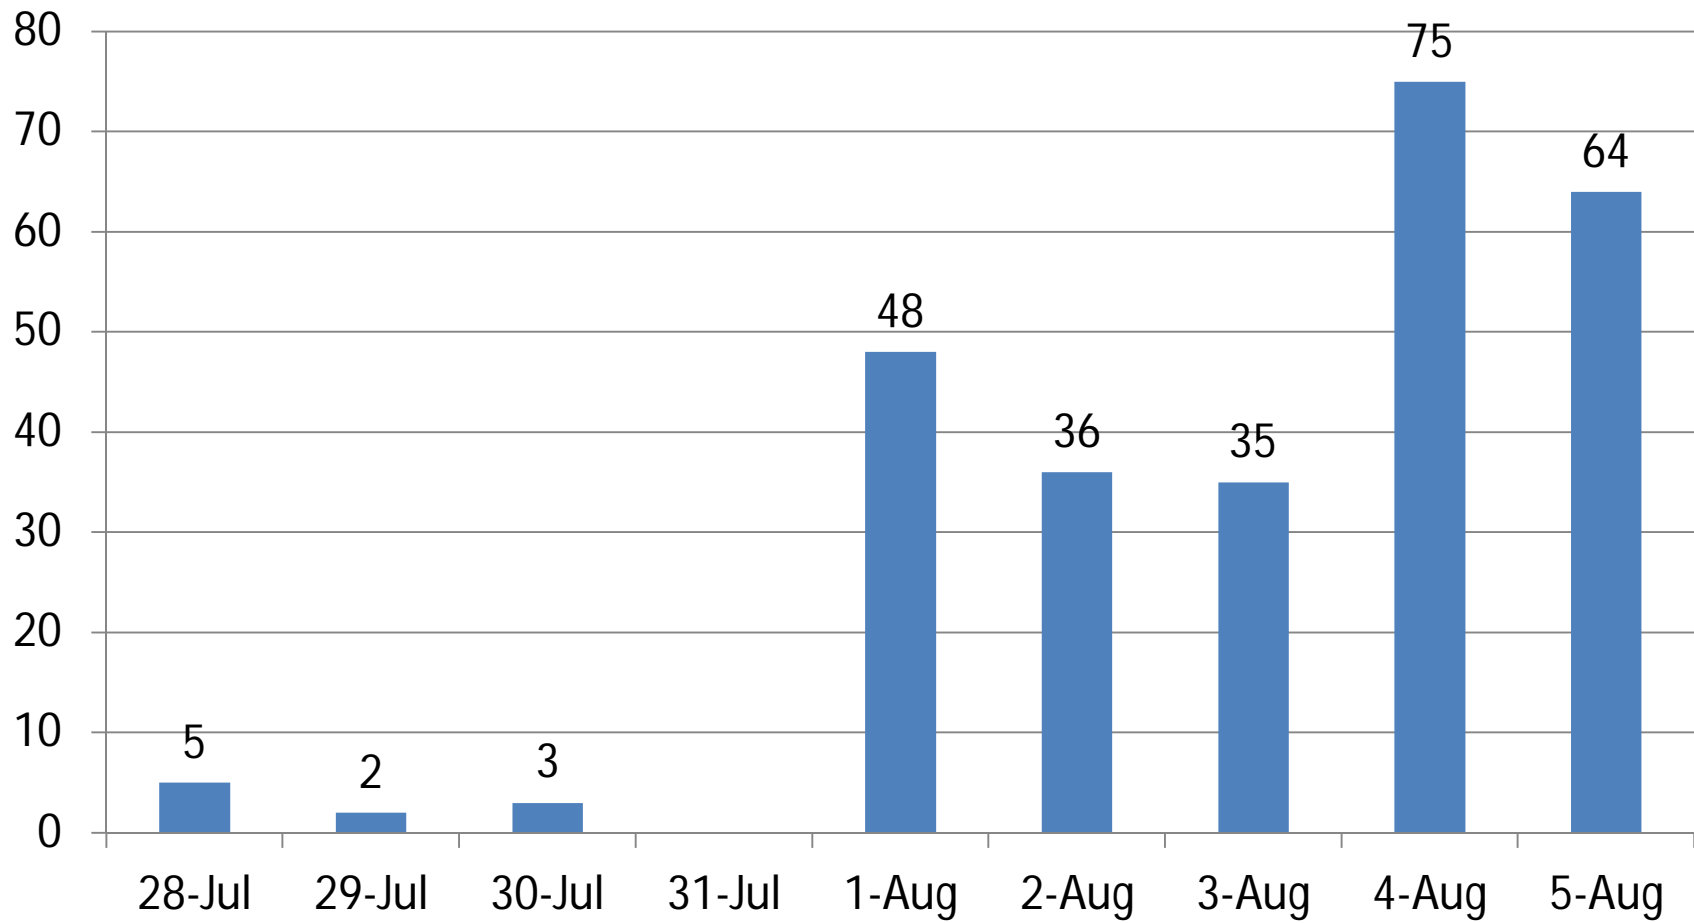

Declines x day