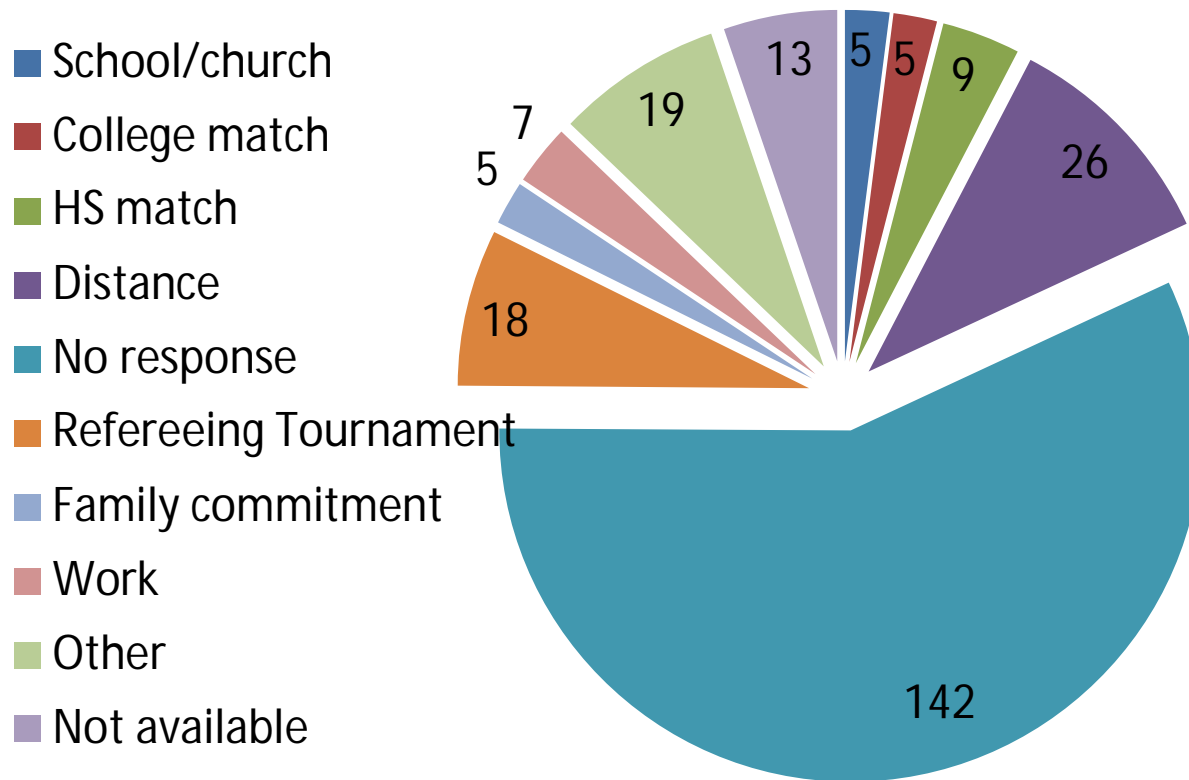

# What you can do

- Keep your calendar updated
- Use GameOfficial Notes
- **Communicate** with assignors

# Matches

# Turn backs (Aug 1 – Aug 5)

# Reasons for turn backs (July 28 – Aug 5)